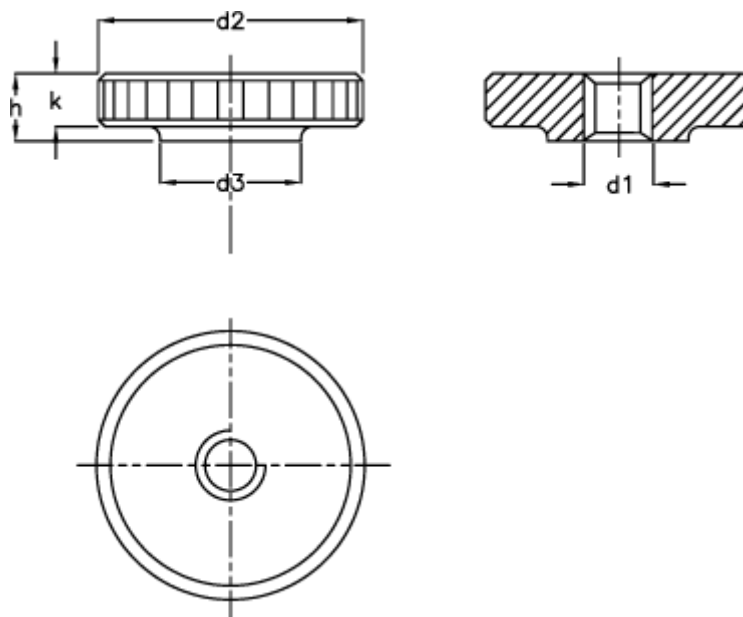

Article number: 20702505

Description: E+G flat knurled nut
DIN 467-M3

Measures

$d_1 = M3$

$d_2 = 12$

$d_3 = 6$

$h = 3$

$K = 20.0$